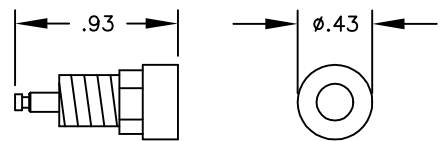

BANANA JACKS