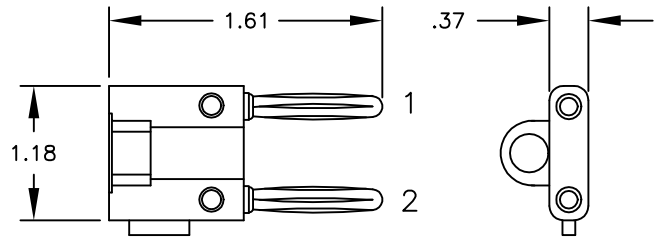

Undersea Systems International, Inc.
 dba
 Ocean Technology Systems

BANANA CONNECTORS

DOUBLE BANANA PLUGS

**Black Earphone
BNP-1**

**Red Microphone
BNP-2**

Binding Posts

Banana Jacks

Total Length of Mated Connectors

BANANA CONNECTORS

BANANA PLUG

Red = Power (+)

Black = Ground (-)

Binding Posts

Banana Jacks

Total Length of Mated Connectors

BINDING POSTS