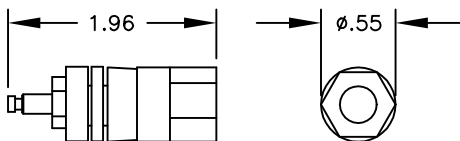

BANANA CONNECTORS

BANANA PLUG

Red = Power (+)

Black = Ground (-)

Binding Posts

Banana Jacks

Total Length of Mated Connectors

BINDING POSTS