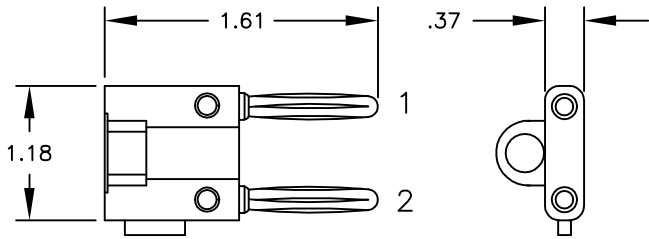

Undersea Systems International, Inc.
 dba
 Ocean Technology Systems

BANANA CONNECTORS

DOUBLE BANANA PLUGS

**Black Earphone
BNP-1**

**Red Microphone
BNP-2**

Binding Posts

Banana Jacks

Total Length of Mated Connectors

BANANA CONNECTORS

BANANA PLUG

Red = Power (+)

Black = Ground (-)

Binding Posts

Banana Jacks

Total Length of Mated Connectors

BINDING POSTS