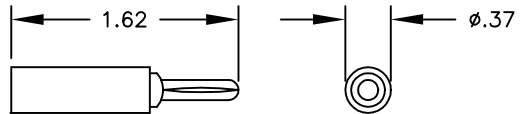

BANANA CONNECTORS

BANANA PLUG

Red = Power (+)

Black = Ground (-)

Binding Posts

Banana Jacks

Total Length of Mated Connectors

BINDING POSTS