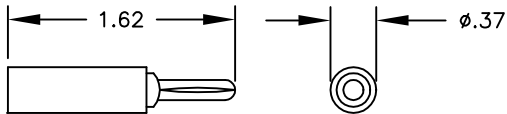

BANANA CONNECTORS

BANANA PLUG

Red = Power (+)

Black = Ground (-)

Binding Posts

Banana Jacks

Total Length of Mated Connectors

BINDING POSTS