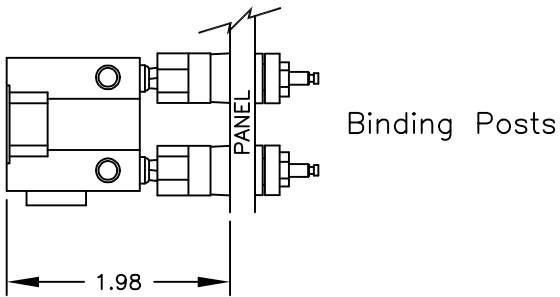

Undersea Systems International, Inc.
 dba
 Ocean Technology Systems

BANANA CONNECTORS

DOUBLE BANANA PLUGS

**Black Earphone
BNP-1**

**Red Microphone
BNP-2**

Binding Posts

Banana Jacks

Total Length of Mated Connectors

BANANA CONNECTORS

BANANA PLUG

Red = Power (+)

Black = Ground (-)

Binding Posts

Banana Jacks

Total Length of Mated Connectors

BINDING POSTS